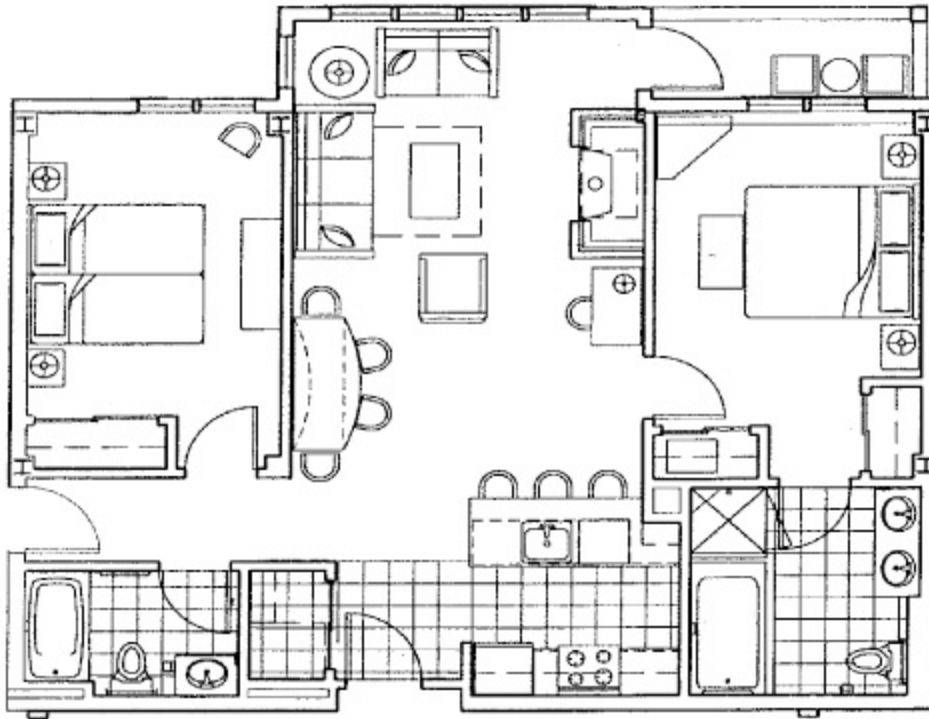

Two Bedroom

Residence 4105

Unit Plan-2.1L Square Feet-1050

First Floor