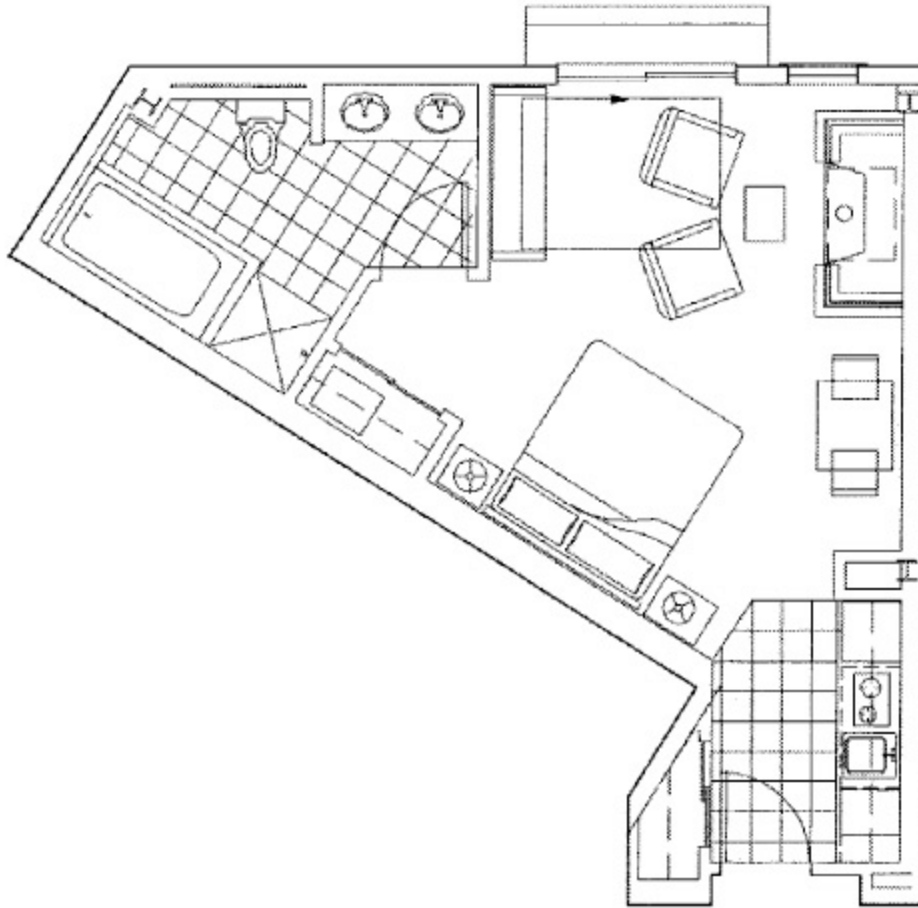

Studio

Residence 4109

Unit Plan-0.3 Square Feet-485

First Floor

All square footages are approximate and floorplans may not be to scale. Square footage calculations as reflected on floor plans are based on architectural drawings prepared for the property. This method of measurement generally results in higher square footage figures than those reflected on the condominium map.