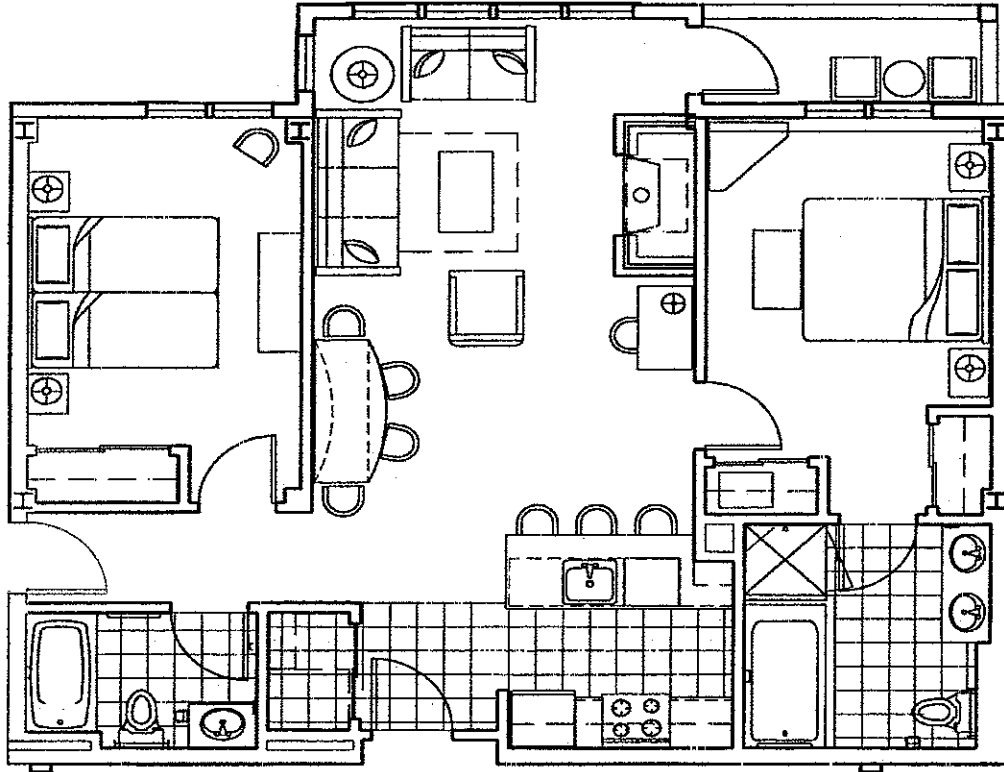

## Two Bedroom

**Residence 4110**  
Unit Plan-2.1L Square Feet-1050  
First Floor