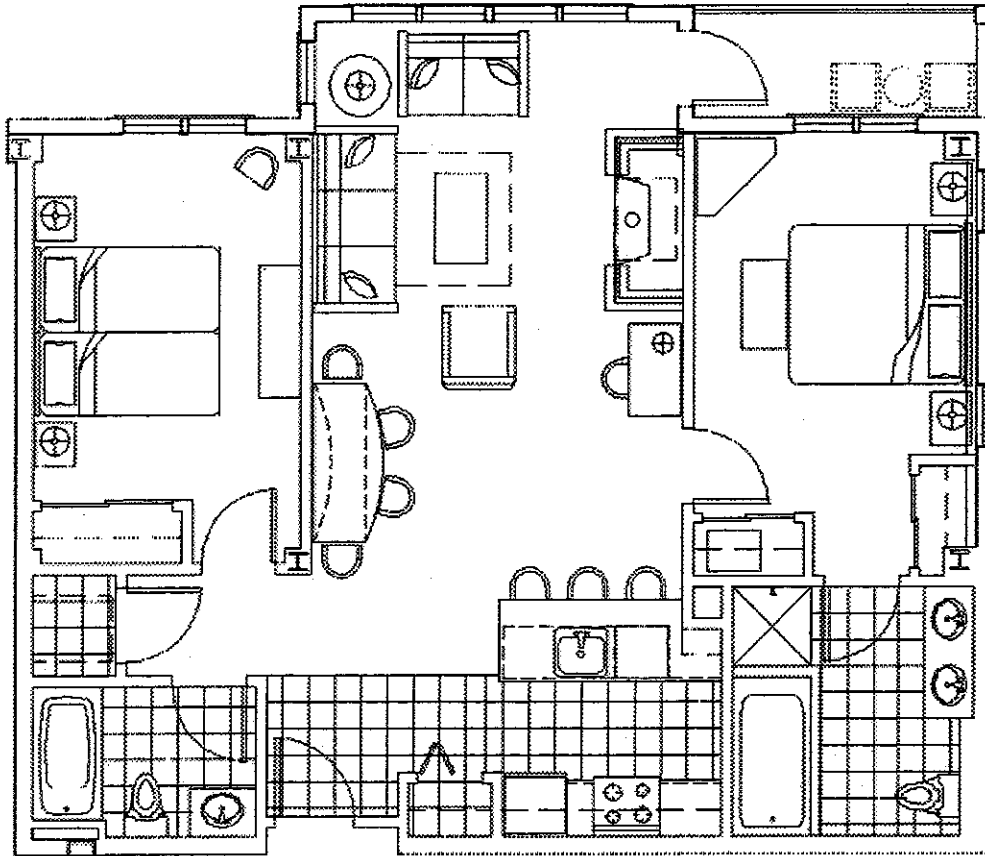

## Two Bedroom

**Residence 4302**  
Unit Plan-2.1 Square Feet-1050  
Third Floor