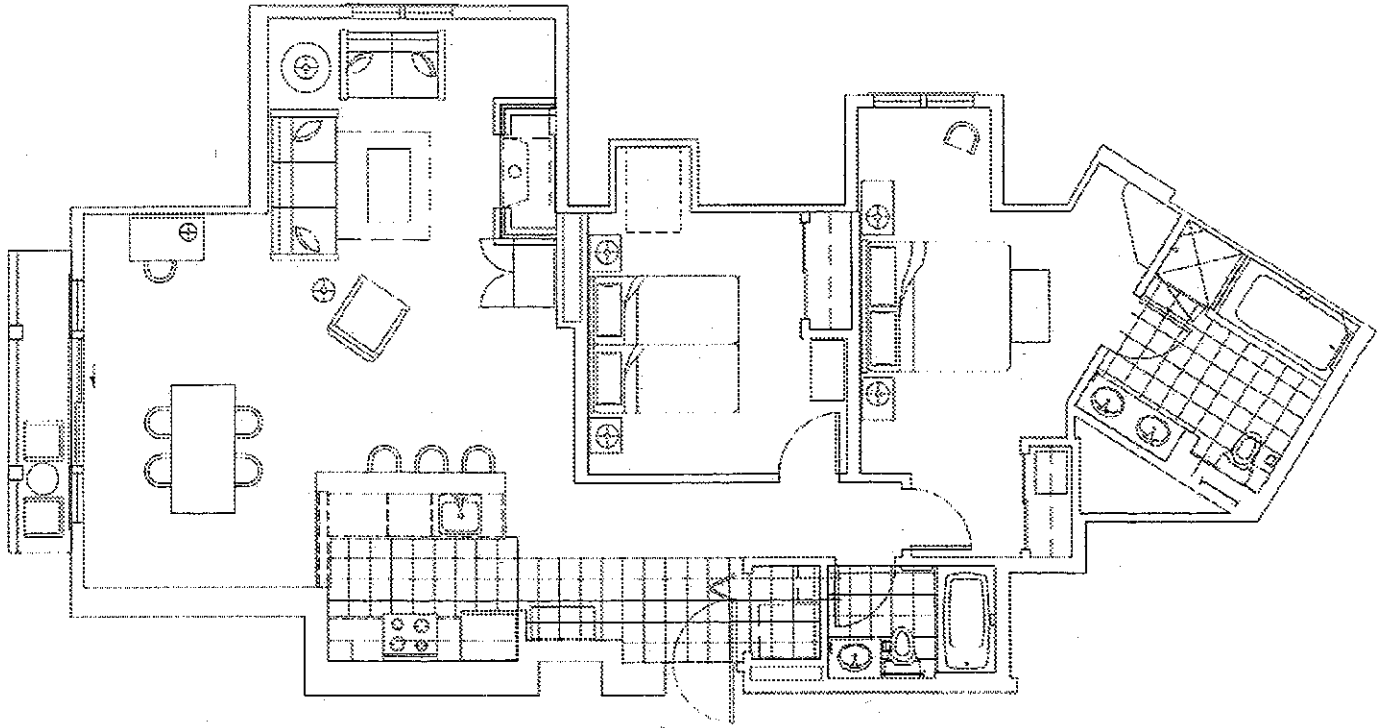

Two Bedroom

Residence 4306
Unit Plan-2.6 Square Feet-1300
Third Floor