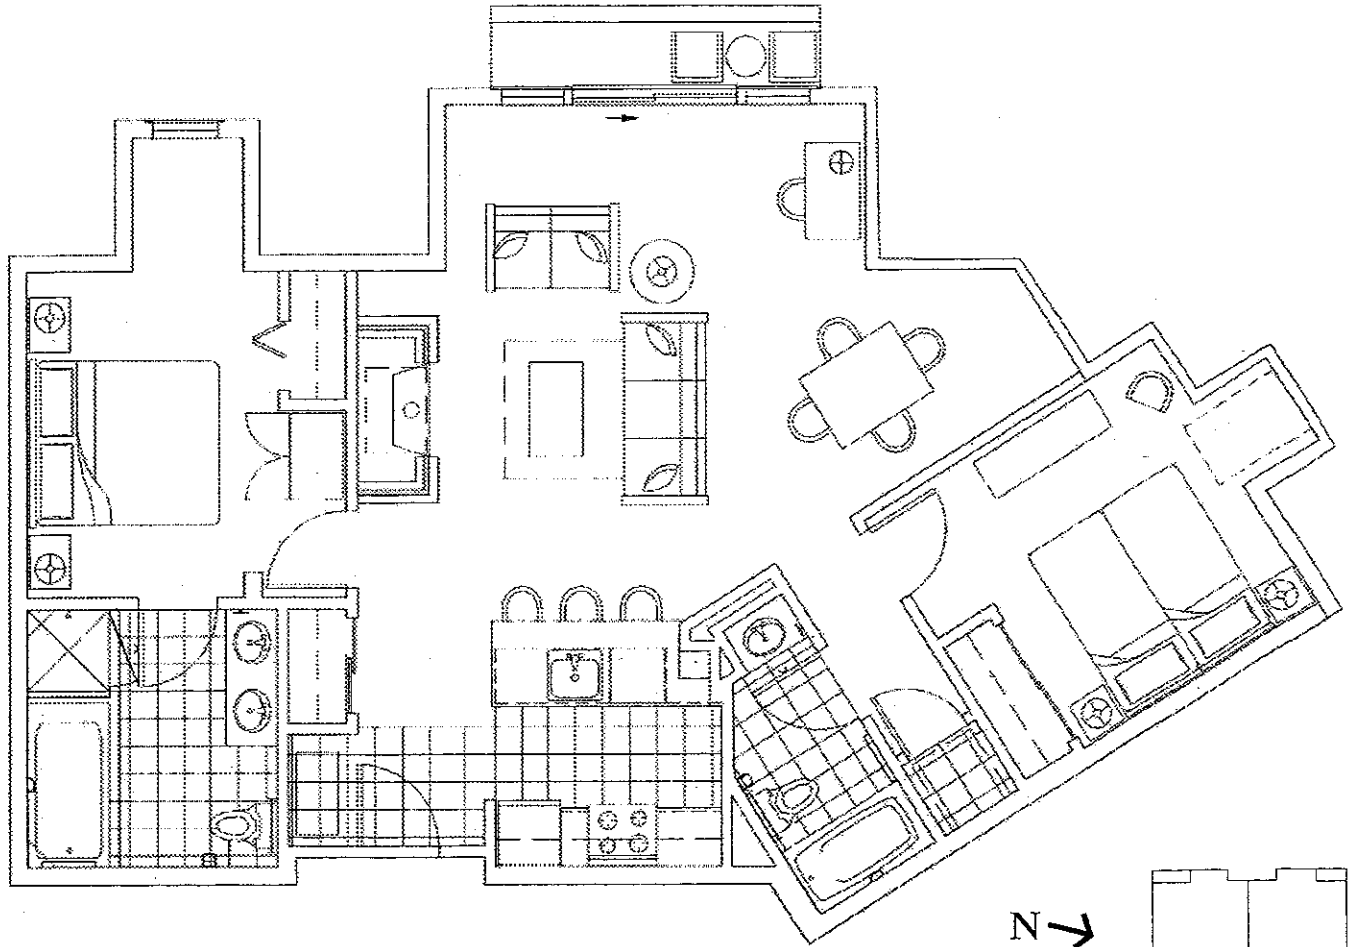

## Two Bedroom

**Residence 4310**  
Unit Plan-2.4 Square Feet-1075  
Third Floor